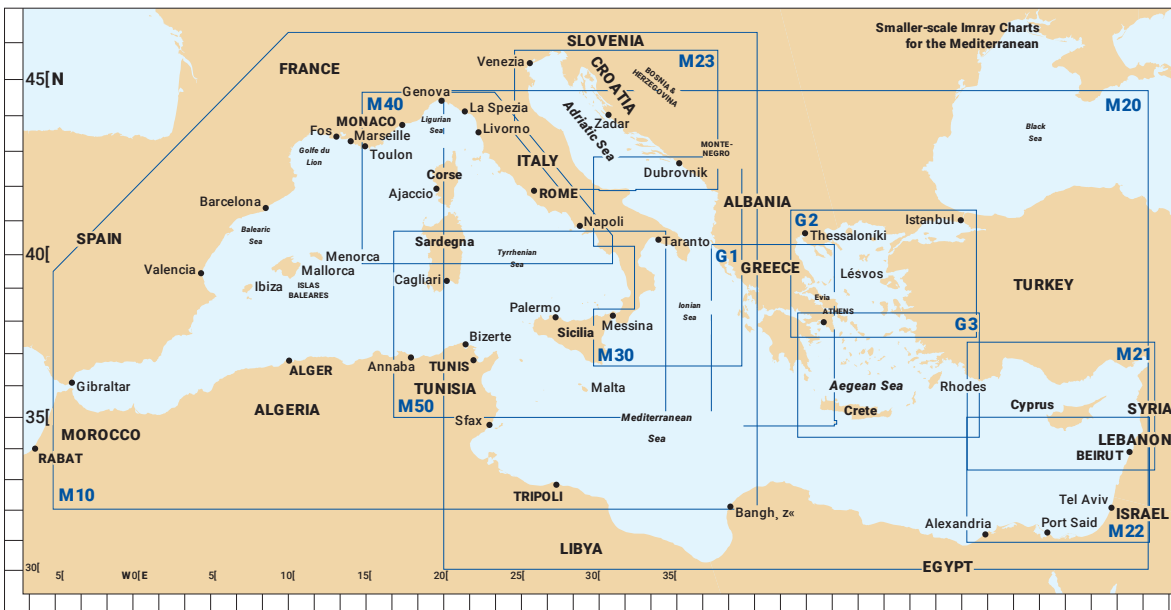

IMRAY CHARTS: MEDITERRANEAN CHARTS

Imray-Tetra
 CHARTS FOR ITALY
 Designed by Rod Heikell